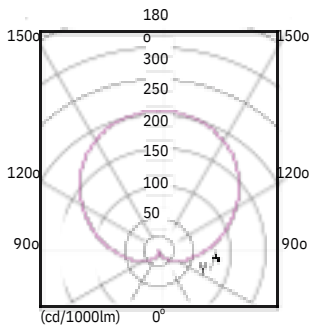

Classic

Local code description	Classic LEDBulb 15W E27 6400K
Numerator - Packs per outer box	10
Material Nr. (12NC)	

Net Weight (Piece)	0.055 kg
--------------------	----------

Dimensional drawing

Product	D	C
Classic LEDBulb 15W E27 6400K	60 mm	118 mm

Classic LEDBulb 15W E27 6400K

Photometric data

Classic

Lifetime

Lumen Maintenance Diagram

Life Expectancy Diagram