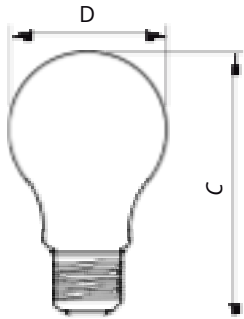

Classic

Classic LEDBulb 15W E27 6400K

Product data

General information

Cap-Base	E27 [E27]
EU RoHS compliant	Yes
Nominal Lifetime (Nom)	30000h
Switching Cycle	50000

Light technical

Color Code	842 [CCT of 4200K]
Beam Angle (Nom)	150 °
Luminous Flux (Nom)	1400 lm
Color Designation	Cool Daylight
Correlated Color Temperature (Nom)	6400 K
Luminous Efficacy (rated) (Nom)	93.00 lm/W
Color Consistency	<6
Color Rendering Index (Nom)	80
LLMF At End Of Nominal Lifetime (Nom)	70 %

Energy Consumption kWh/1000 h	15 kWh
-------------------------------	--------

Product data

Full product code	DE Classic LEDBulb 15W E27 6400K
Order product name	

EAN/UPC - Product	
Order code	
Numerator - Quantity Per Pack	1

Classic

Local code description	Classic LEDBulb 15W E27 6400K
Numerator - Packs per outer box	10
Material Nr. (12NC)	

Net Weight (Piece)	0.055 kg
--------------------	----------

Dimensional drawing

Product	D	C
Classic LEDBulb 15W E27 6400K	60 mm	118 mm