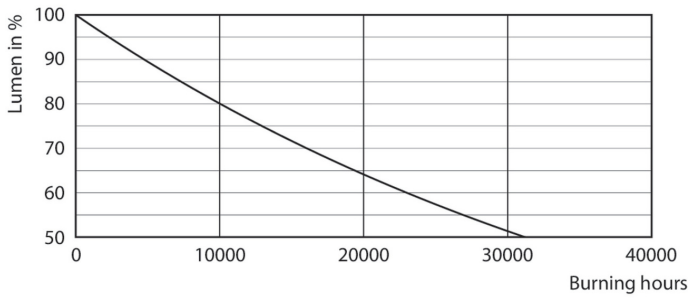

Classic

Classic LEDBulb 15W E27 6400K

Product data

General information

Cap-Base	E27 [E27]
EU RoHS compliant	Yes
Nominal Lifetime (Nom)	30000h
Switching Cycle	50000

Light technical

Color Code	842 [CCT of 4200K]
Beam Angle (Nom)	150 °
Luminous Flux (Nom)	1400 lm
Color Designation	Cool Daylight
Correlated Color Temperature (Nom)	6400 K
Luminous Efficacy (rated) (Nom)	93.00 lm/W
Color Consistency	<6
Color Rendering Index (Nom)	80
LLMF At End Of Nominal Lifetime (Nom)	70 %

Energy Consumption kWh/1000 h	15 kWh
-------------------------------	--------

Product data

Full product code	DE Classic LEDBulb 15W E27 6400K
Order product name	

EAN/UPC - Product	
Order code	
Numerator - Quantity Per Pack	1

Classic

Local code description	Classic LEDBulb 15W E27 6400K
Numerator - Packs per outer box	10
Material Nr. (12NC)	

Net Weight (Piece)	0.055 kg
--------------------	----------

Dimensional drawing

Product	D	C
Classic LEDBulb 15W E27 6400K	60 mm	118 mm

Classic LEDBulb 15W E27 6400K

Photometric data

Classic

Lifetime

Lumen Maintenance Diagram

Life Expectancy Diagram