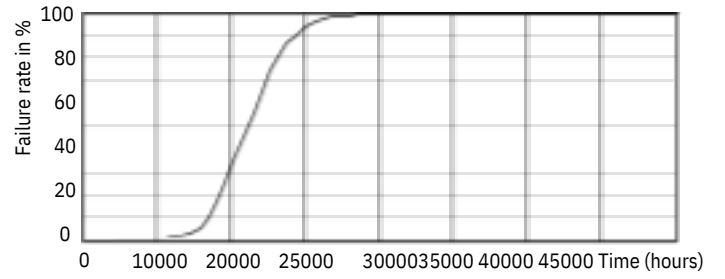

Classic

Classic LEDBulb 15W E27 6400K

Product data

General information

Cap-Base	E27 [E27]
EU RoHS compliant	Yes
Nominal Lifetime (Nom)	30000h
Switching Cycle	50000

Light technical

Color Code	842 [CCT of 4200K]
Beam Angle (Nom)	150 °
Luminous Flux (Nom)	1400 lm
Color Designation	Cool Daylight
Correlated Color Temperature (Nom)	6400 K
Luminous Efficacy (rated) (Nom)	93.00 lm/W
Color Consistency	<6
Color Rendering Index (Nom)	80
LLMF At End Of Nominal Lifetime (Nom)	70 %

Classic LEDBulb 15W E27 6400K

Photometric data

Classic

Lifetime

Lumen Maintenance Diagram

Life Expectancy Diagram