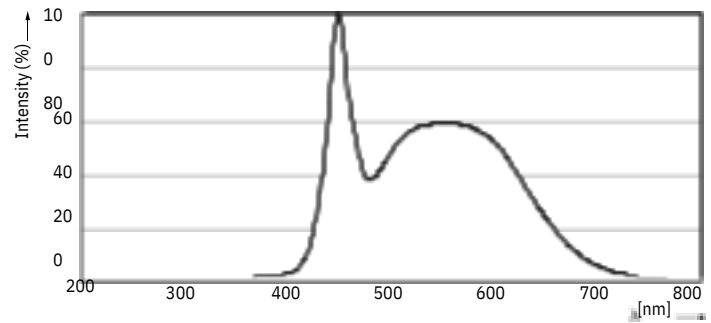

Photometric data